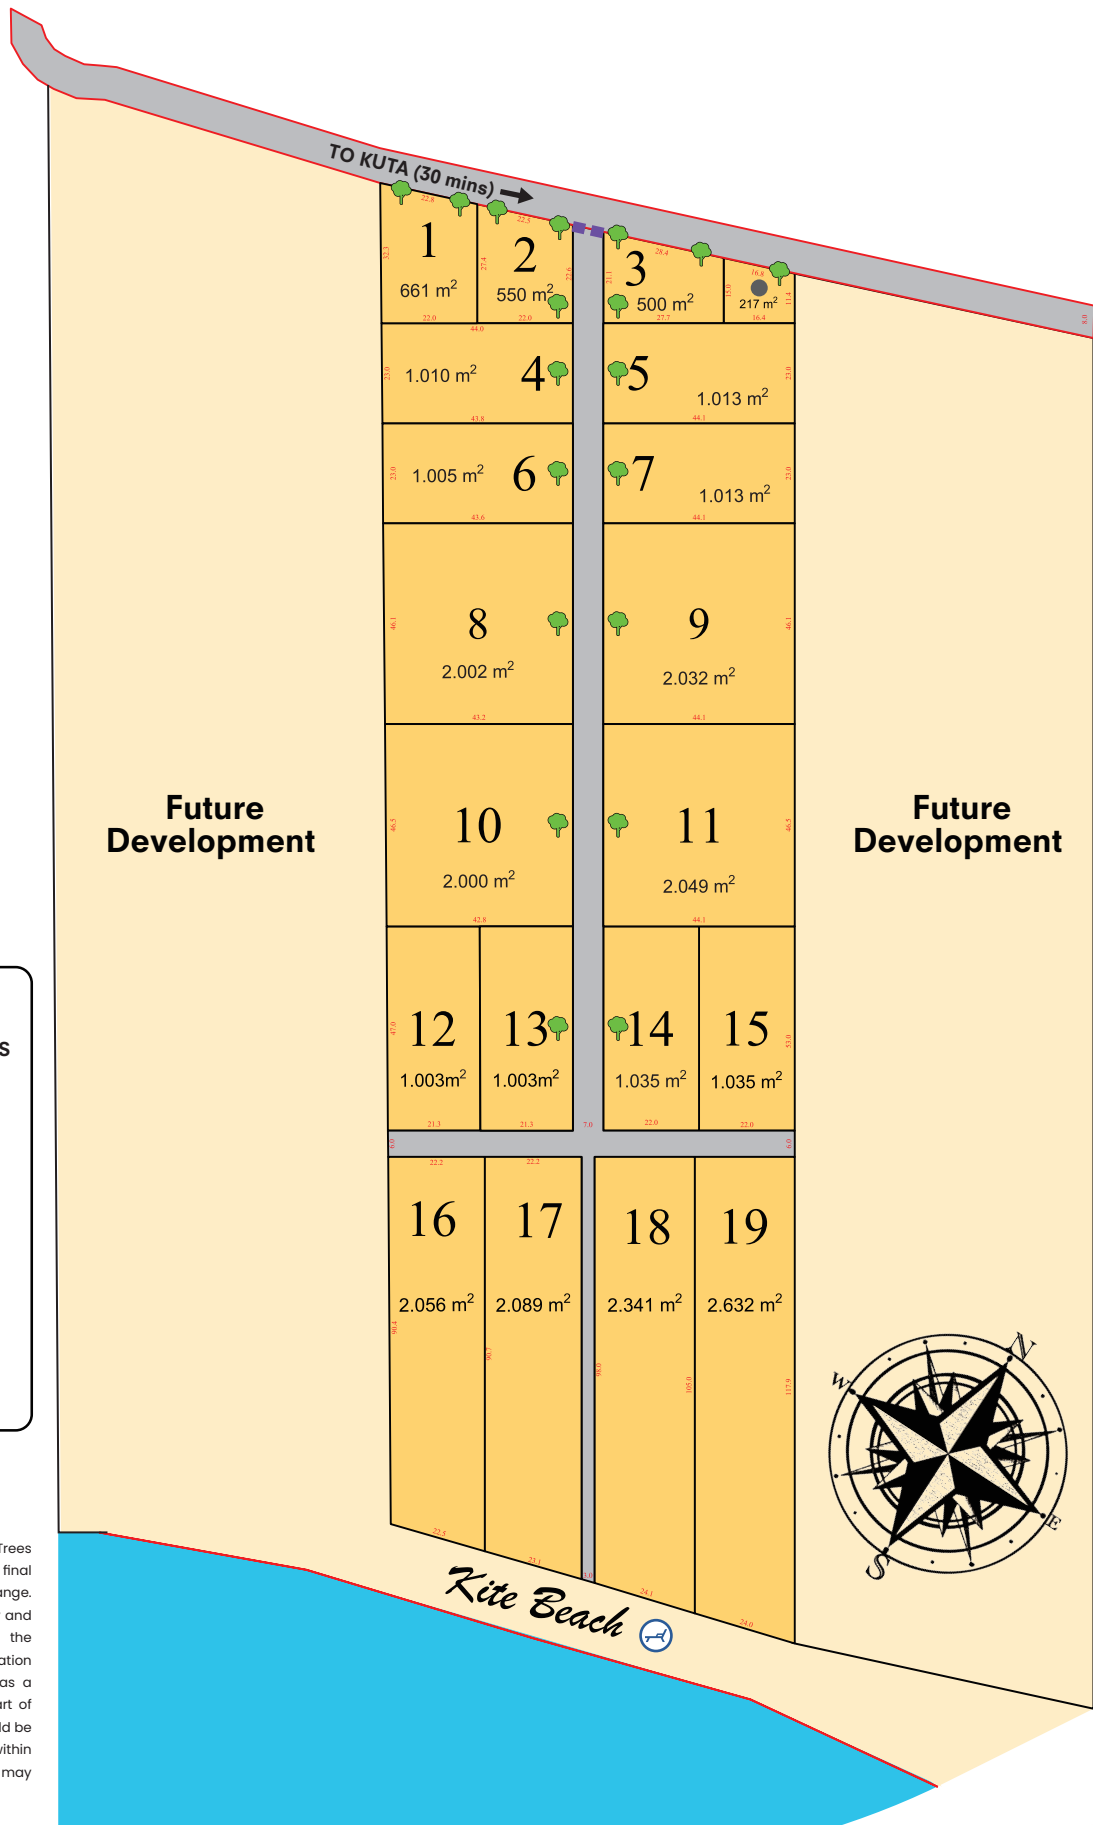

KITE BEACH PRIVATE ESTATE KALANTAN

LEGEND

- SECURITY GATES
- STREET TREES
- WATER TANK
- BEACH
- OCEAN
- LOTS
- FUTURE DEVELOPMENT

Disclaimer:
Engineering design still to be finalised. Trees are indicative only. All lots subject to final precalculation and may be subject to change. All dimensions and areas are preliminary and subject to survey. The particulars on the brochure are supplied for identification purposes only and shall not be taken as a representation in any respect on the part of the vendor or its agents. Authorities should be consulted when services are contained within lot boundaries as building restrictions may apply.